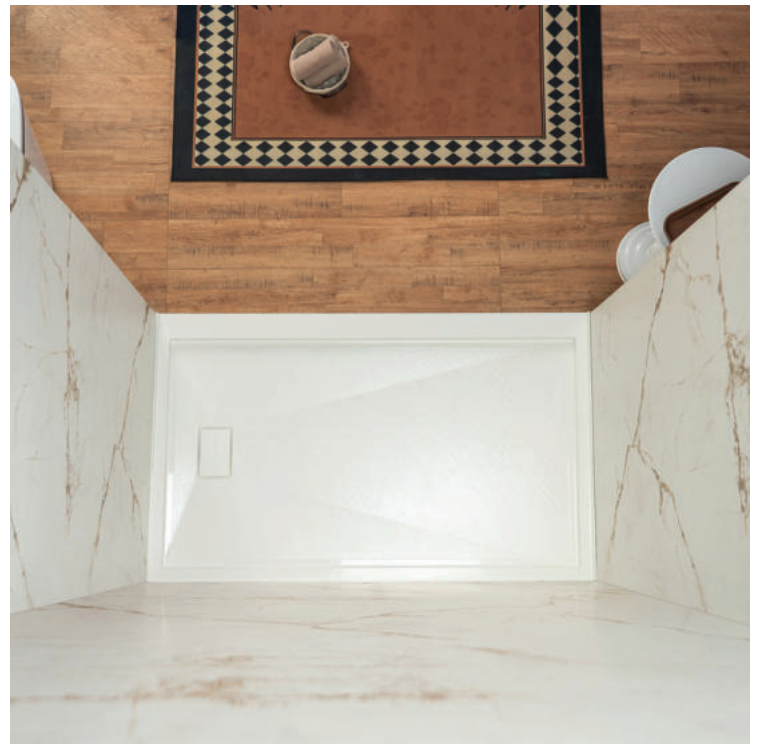

SHOWER WALL PANELS CATALOG

kitchenflooring.com

SHOWER WALL PANELS: NATURAL STONE LOOK

BEIGE MARBLE WITH SOFT BROWN VEINING

AVAILABLE FOR TUB AND SHOWER

- 96" H x 60" W x 36" D
- 96" H x 48" W x 36" D
- 96" H x 60" W x 32" D
- 96" H x 36" W x 36" D
- 96" H x 60" W x 30" D

HIGH GLOSS FINISH

SHOWER WALL PANELS: NATURAL STONE LOOK

SOFT CARRARA WHITE

AVAILABLE FOR TUB AND SHOWER

- 96" H x 60" W x 36" D
- 96" H x 48" W x 36" D
- 96" H x 60" W x 32" D
- 96" H x 36" W x 36" D
- 96" H x 60" W x 30" D

HIGH GLOSS FINISH

SHOWER WALL PANELS: NATURAL STONE LOOK

BOLD CARRARA WHITE

AVAILABLE FOR TUB AND SHOWER

75" H x 60" W x 32" D 96" H x 60" W x 36" D
75" H x 60" W x 36" D 96" H x 60" W x 32" D

HIGH GLOSS FINISH

SHOWER WALL PANELS: TILE LOOK

STAGGERED STANDARD SUBWAY

AVAILABLE FOR TUB AND SHOWER

- 96" H x 60" W x 36" D
- 96" H x 48" W x 36" D
- 96" H x 60" W x 32" D
- 96" H x 36" W x 36" D
- 96" H x 60" W x 30" D