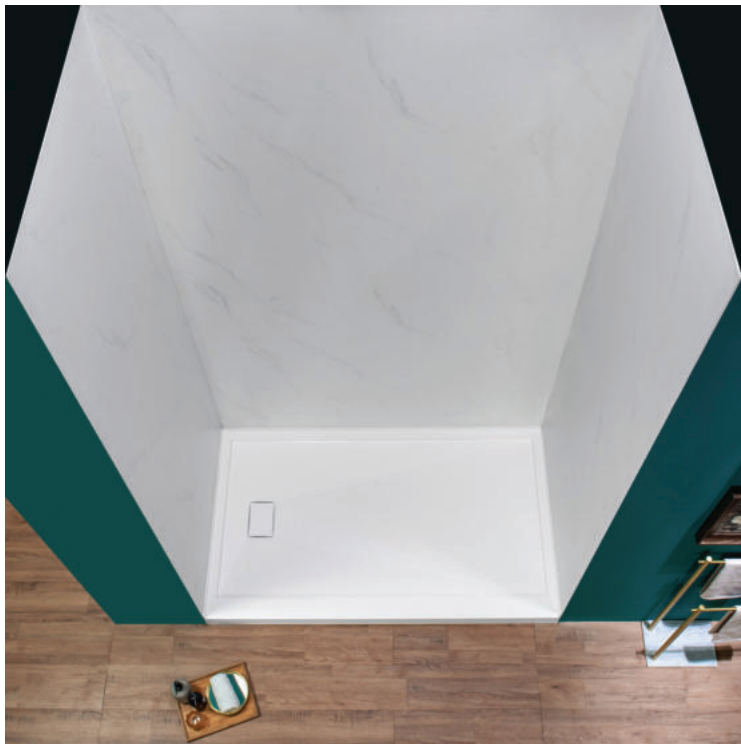

SHOWER WALL PANELS CATALOG

kitchenflooring.com

SHOWER WALL PANELS: NATURAL STONE LOOK

BEIGE MARBLE WITH SOFT BROWN VEINING

AVAILABLE FOR TUB AND SHOWER

- 96" H x 60" W x 36" D
- 96" H x 48" W x 36" D
- 96" H x 60" W x 32" D
- 96" H x 36" W x 36" D
- 96" H x 60" W x 30" D

HIGH GLOSS FINISH

SHOWER WALL PANELS: NATURAL STONE LOOK

SOFT CARRARA WHITE

AVAILABLE FOR TUB AND SHOWER

- 96" H x 60" W x 36" D
- 96" H x 48" W x 36" D
- 96" H x 60" W x 32" D
- 96" H x 36" W x 36" D
- 96" H x 60" W x 30" D

HIGH GLOSS FINISH

SHOWER WALL PANELS: NATURAL STONE LOOK

BOLD CARRARA WHITE

AVAILABLE FOR TUB AND SHOWER

75" H x 60" W x 32" D 96" H x 60" W x 36" D
75" H x 60" W x 36" D 96" H x 60" W x 32" D

HIGH GLOSS FINISH

SHOWER WALL PANELS: TILE LOOK

STAGGERED STANDARD SUBWAY

AVAILABLE FOR TUB AND SHOWER

- 96" H x 60" W x 36" D
- 96" H x 48" W x 36" D
- 96" H x 60" W x 32" D
- 96" H x 36" W x 36" D
- 96" H x 60" W x 30" D