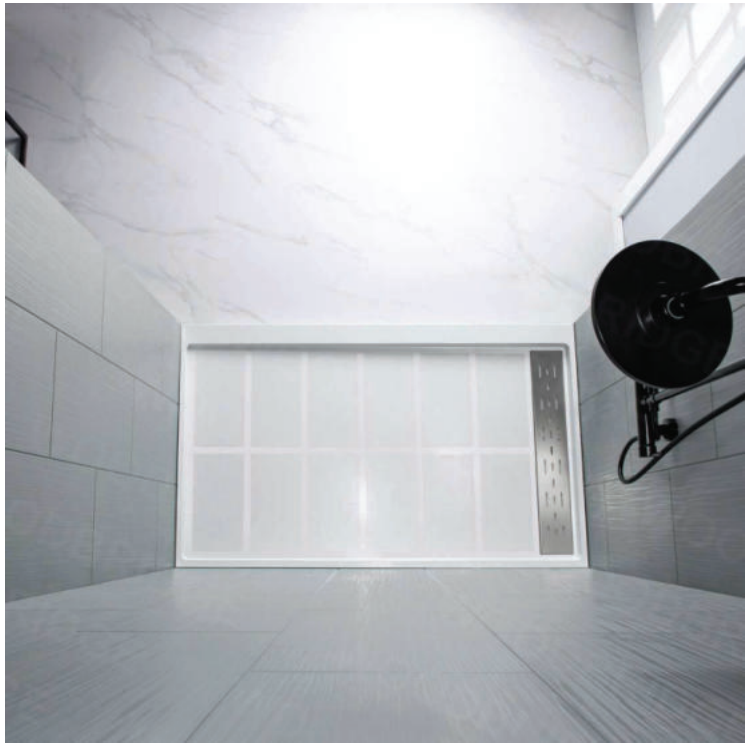

SHOWER WALL PANELS CATALOG

kitchenflooring.com

SHOWER WALL PANELS: NATURAL STONE LOOK

BEIGE MARBLE WITH SOFT BROWN VEINING

AVAILABLE FOR TUB AND SHOWER

- 96" H x 60" W x 36" D
- 96" H x 48" W x 36" D
- 96" H x 60" W x 32" D
- 96" H x 36" W x 36" D
- 96" H x 60" W x 30" D

SHOWER WALL PANELS: TILE LOOK

STAGGERED STANDARD SUBWAY

AVAILABLE FOR TUB AND SHOWER

- 96" H x 60" W x 36" D
- 96" H x 48" W x 36" D
- 96" H x 60" W x 32" D
- 96" H x 36" W x 36" D
- 96" H x 60" W x 30" D

VERTICAL STAGGERED BRICK

AVAILABLE FOR TUB AND SHOWER

75" H x 60" W x 36" D 96" H x 60" W x 36" D
75" H x 60" W x 32" D 96" H x 60" W x 32" D

MATTE WHITE FINISH

SHOWER WALL PANELS: TILE LOOK

VERTICAL STAGGERED BRICK

AVAILABLE FOR TUB AND SHOWER

75" H x 60" W x 36" D 96" H x 60" W x 36" D
75" H x 60" W x 32" D 96" H x 60" W x 32" D

MATTE GRAY FINISH